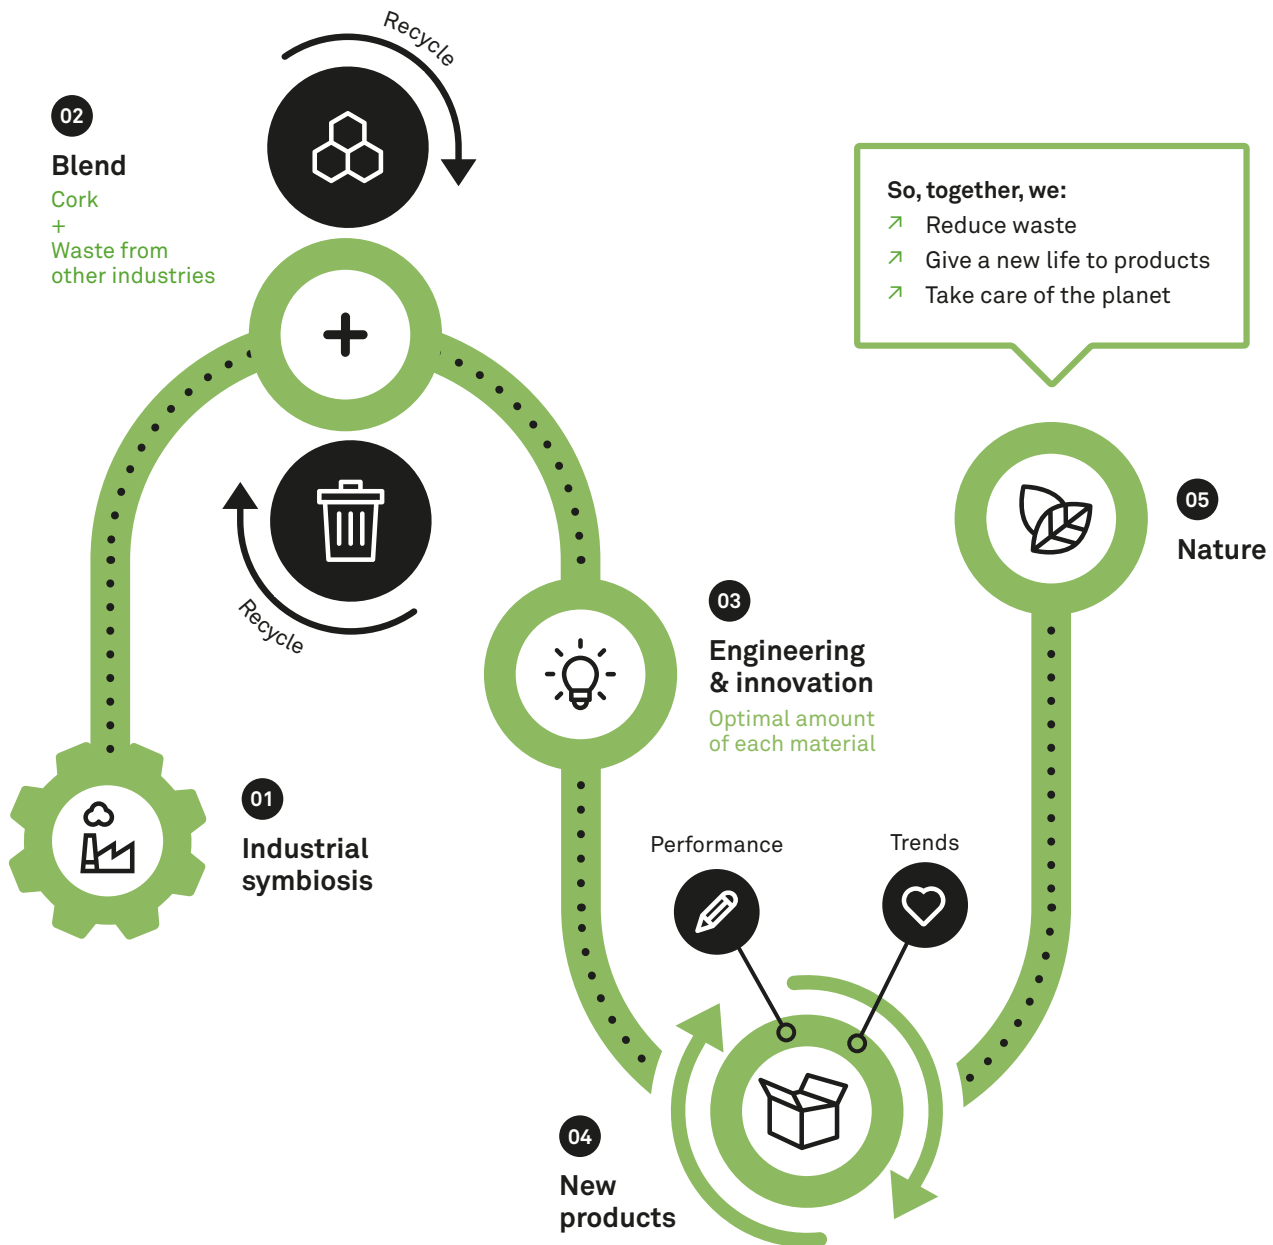

## ↗ Cork, shapping the future through sustainability

Cork comes from the bark of the cork oak tree (*Quercus Suber L.*). It is a plant tissue, 100% natural, which covers the trunk and branches.

One cubic centimeter of cork contains about 40 million cells. Cork is known as “nature’s foam” due to its alveolar structure.

Cork is sustainably harvested by specialized professionals without damaging the trunk. The cork oak tree re-grows the outer bark layer and is harvested every 9 years. Over the course of its lifetime, which lasts about 200 years. Cork is a natural material which is both renewable and recyclable.

Since then, in the framework of our innovation culture, we have discovered and identified other materials from other industries (industrial symbiosis) to blend with cork and leverage its attributes.

For this purpose, we use different materials from the footwear, automotive and packaging industries. We give a new life to materials that otherwise would be wasted.